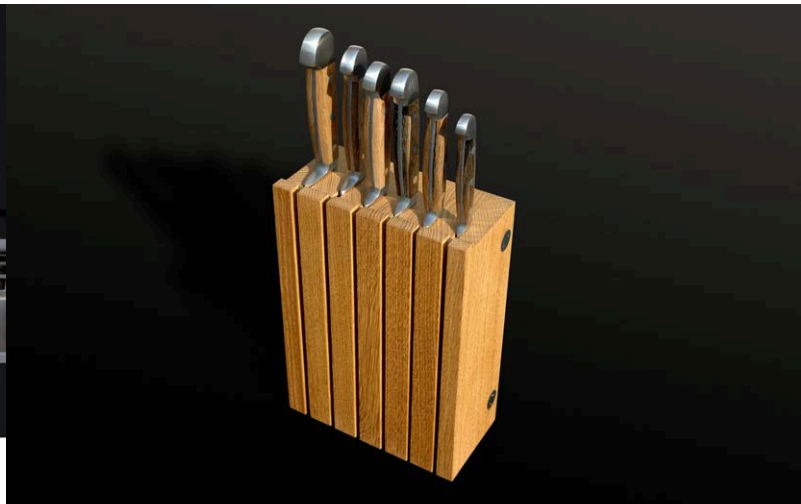

643 ... Standmesserhalter Eiche stand knife holder, oak
612 ... Messerhalter UNITONE knife holder UNITONE