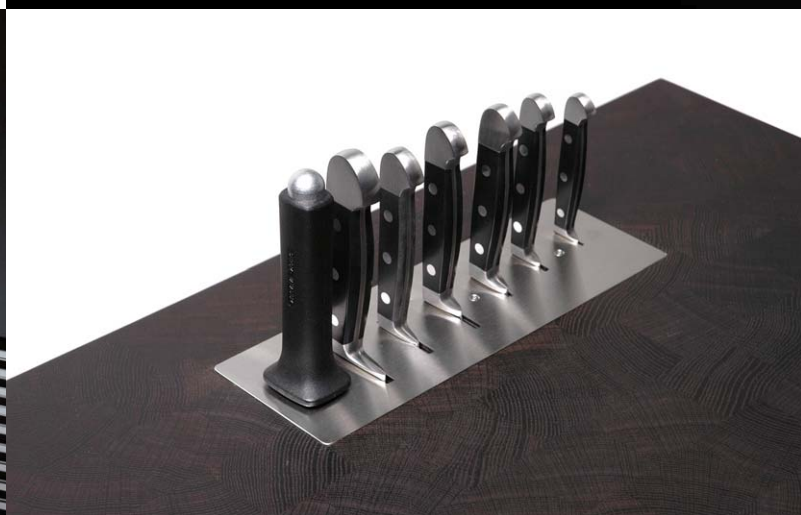

646 000 air Lüftungsgitter VA
VA ventilation grid
630 ... structure Lüftungsgitter AL
structure AL ventilation grid

24

643 ... Standmesserhalter Eiche stand knife holder, oak
612 ... Messerhalter UNITONE knife holder UNITONE

25